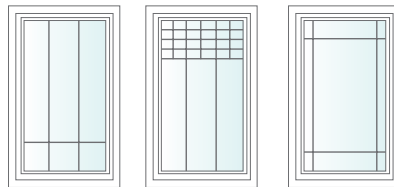

Casement

Milgard® Essence Series® casement windows combine unobstructed views with great function. The fold down handle and slim line sash lock give the window's interior a clean, elegant look. Casement windows are hinged on the left or right edge and swing out which gives you maximum ventilation.

Casement windows are ideal in just about any situation, and they are available in a fixed model, giving you the option to use them in combinations with casements and other operating styles.