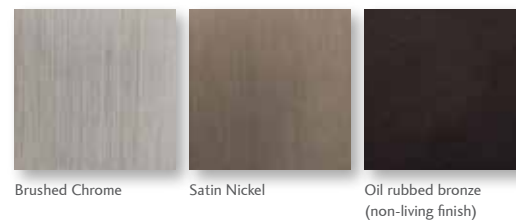

### Premium - White interior only

Bronze

Espresso

Classic Brown

Tweed

Silver

Fog

Ivory

### Interior Finishes:

White	Satin Nickel
Tan	Brushed Chrome
	Oil Rubbed Bronze

### Exterior Finishes:

White	Brushed Chrome
Tan	Oil Rubbed Bronze
Black	

Brushed Chrome

Satin Nickel

Oil rubbed bronze  
(non-living finish)

Single panel in-swing French door with sidelite

Review from milgard.com -