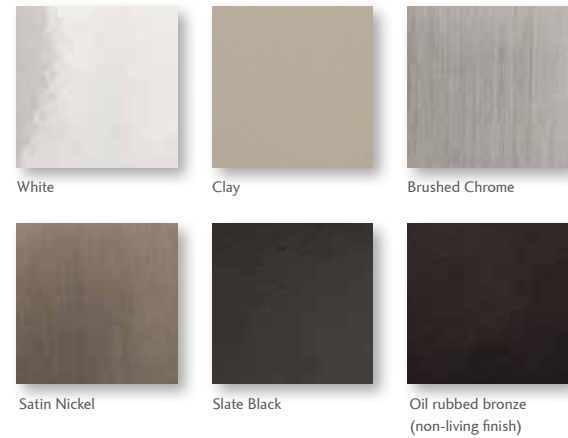

Hardware Finishes