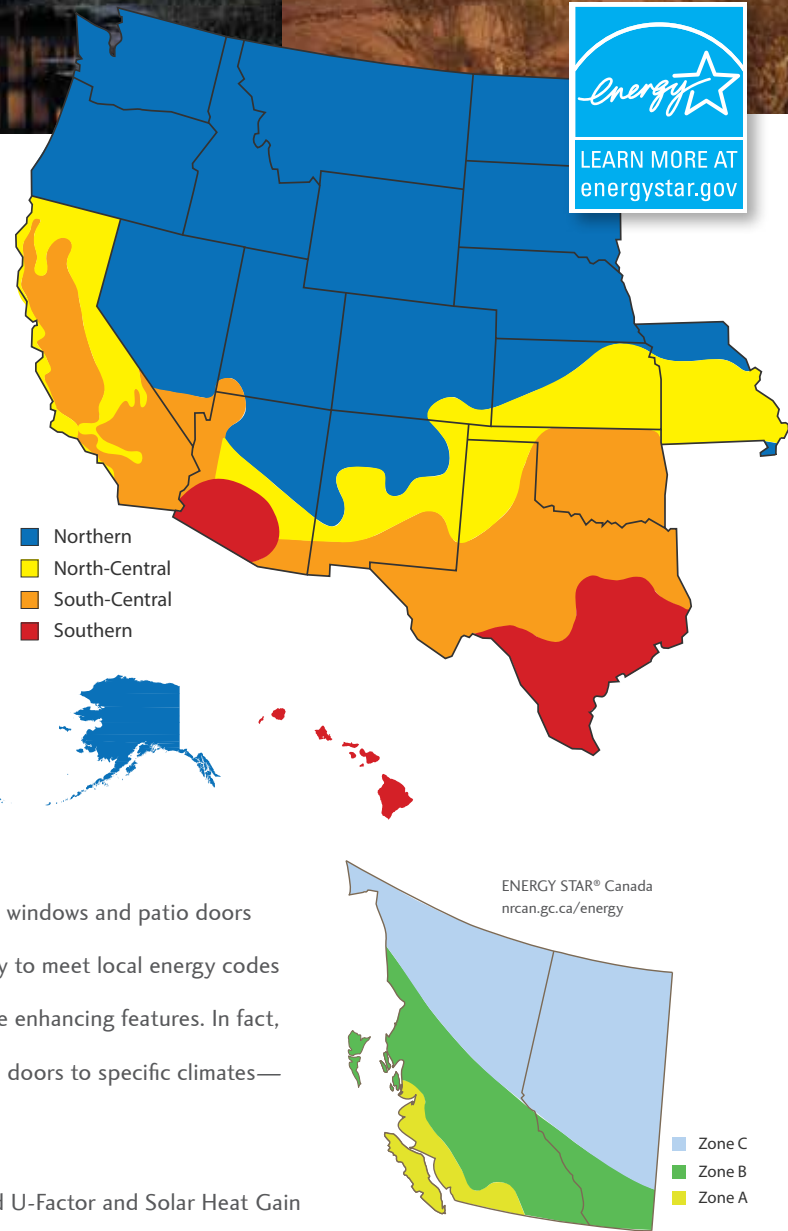

Tested and Built for Your Climate

All Milgard windows and patio doors are designed to meet tough thermal and solar requirements of state and local jurisdictions.

We conduct thermal simulations to improve energy performance in our windows and patio doors so our consumers can enjoy a more comfortable home. We make it easy to meet local energy codes and green building efficiency standards with a selection of performance enhancing features. In fact, Milgard has options available to tailor the components of windows and doors to specific climates—perfectly matching the product to your region's energy needs.

Milgard adheres to ENERGY STAR® v6 requirements to meet or exceed U-Factor and Solar Heat Gain Coefficient (SHGC) criteria for the zones shown.