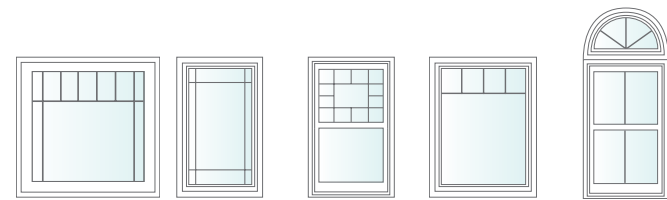

Options that reflect your style.

**Horizontal Slider
(Half Vent)**
Min 2'x1' – Max 6'x6'
Structural Class LC-25

Single Hung
Min 1'x2'6" – Max 4'x6'6"
Structural Class LC-30

Radius/Arch Top
Min/Max - varies by size and shape
Structural Class HC-40
Not available at all locations

Picture
Min 1'x1' – Max 8'x6'
Gables vary by size and shape
Structural Class HC-40

Make it your own.

Grids

Express your creativity and dramatically increase your home's curb appeal with our virtually endless grid options. They are placed inside the glass unit for easy cleaning.