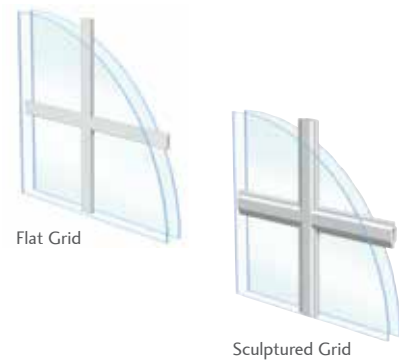

Options that reflect your style.

**Horizontal Slider
(Half Vent)**
Min 2'x1' – Max 6'x6'
Structural Class LC-25

Single Hung
Min 1'x2'6" – Max 4'x6'6"
Structural Class LC-30

Radius/Arch Top
Min/Max - varies by size and shape
Structural Class HC-40
Not available at all locations

Picture
Min 1'x1' – Max 8'x6'
Gables vary by size and shape
Structural Class HC-40

Make it your own.

Grids

Express your creativity and dramatically increase your home's curb appeal with our virtually endless grid options. They are placed inside the glass unit for easy cleaning.