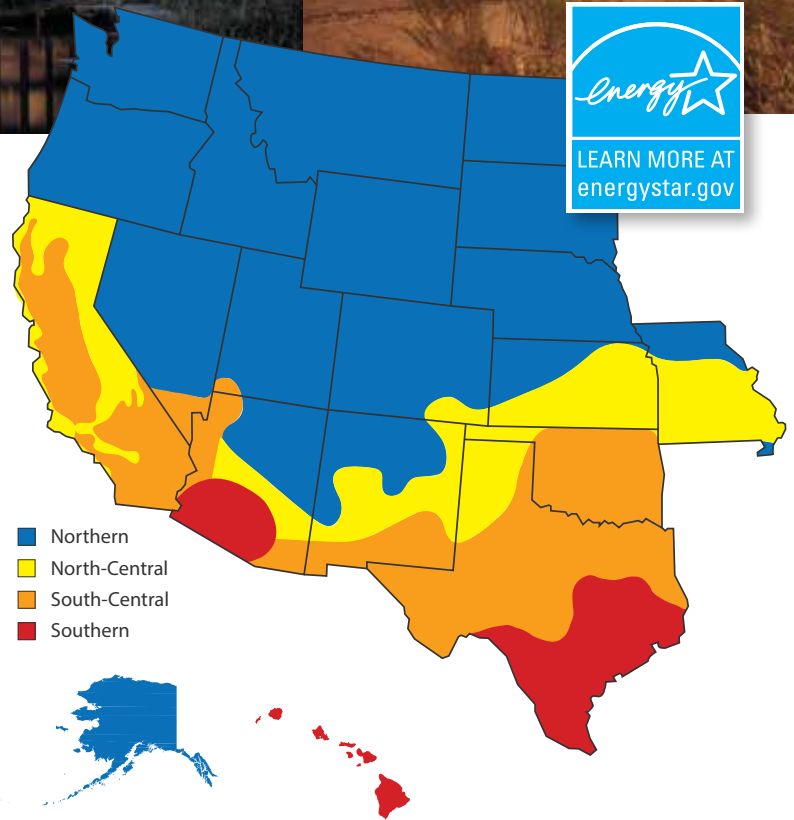

Windows and Doors for the Energy-Conscious Homeowner

At Milgard, we help homeowners make an impact on their energy consumption through our energy-efficient windows and patio doors. Leaky and inefficient windows, skylights and doors account for poor insulation and higher energy usage in households. Energy loss can happen in two ways and a lot depends on where you live:

- Cold climates lose energy in the form of heat
- Hot climates lose energy in the form of cooling