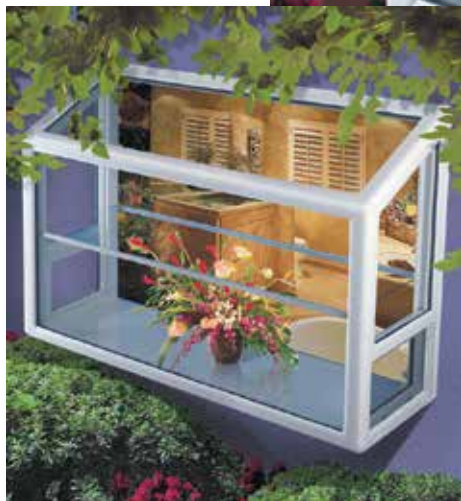

Vinyl Garden Window

Architecturally superior and beautifully simple.

Now you can enjoy all the sunlight and shining beauty of the most architecturally and functionally superior window on your block.

- All Rounded Corners & Frame
- Welded Vinyl Frame
- SunCoat® Low-E Insulated Glass
- Aluminum Nail Fin Perimeter
- Easy-Opening Side Vents
- Fully Adjustable Tempered Glass Shelves
- Fully Insulated 3/4" thick Bottom Board
- Attractive, lower support brackets included
- Clear Outside View

MILGARD GARDEN WINDOW SIZES

Normal Size All 16" Deep	Rough Opening for New Construction	Finished Opening for Remodel or Replacement
W x H	W x H	W x H
3'0" x 3'0"	36" x 36"	35" x 35"
3'0" x 3'6"	36" x 42"	35" x 41"
3'0" x 3'9"	36" x 45"	35" x 44"
3'0" x 4'0"	36" x 48"	35" x 47"
3'0" x 5'0"	36" x 60"	35" x 59"
4'0" x 3'0"	48" x 36"	47" x 35"
4'0" x 3'6"	48" x 42"	47" x 41"
4'0" x 3'9"	48" x 45"	47" x 44"
4'0" x 4'0"	48" x 48"	47" x 47"
4'0" x 5'0"	48" x 60"	47" x 59"
5'0" x 3'0"	60" x 36"	59" x 35"
5'0" x 3'6"	60" x 42"	59" x 41"
5'0" x 3'9"	60" x 45"	59" x 44"
5'0" x 4'0"	60" x 48"	59" x 47"
5'0" x 5'0"	60" x 60"	59" x 59"
6'0" x 3'0"	72" x 36"	71" x 35"
6'0" x 3'6"	72" x 42"	71" x 41"
6'0" x 3'9"	72" x 45"	71" x 44"
6'0" x 4'0"	72" x 48"	71" x 47"
6'0" x 5'0"	72" x 60"	71" x 59"